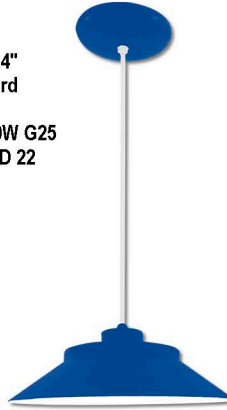

Dia 10" | Ht 4 1/2"
1/2" Threaded Top

Lamp: 1/100W G25
LED 12 | LED 22

#12/10

Dia 10" | Ht 4"
10' Vinyl Cord

Lamp: 1/100W G25
LED 12 | LED 22

#12/10-18

Dia 10" | Ht 22 1/2"
Stem 18"

Lamp: 1/100W G25
LED 12 | LED 22

#12/10-859

Dia 10" | Ht 11"
Ext 21" | Arm 16"

Lamp: 1/100W G25
LED 12 | LED 22

#12/10-859 ESW

Dia 10" | Ht 14 1/2" | Ext 21"
Arm 16" | 90° Swivel

Lamp: 1/100W G25
LED 12 | LED 22

#12/10-871

Dia 10" | Ht 16"
Ext 17" | Arm 12"

Lamp: 1/100W G25
LED 12 | LED 22

#12/10-850

Dia 10" | Ht 10 1/2"
Ext 28 1/2" | Arm 22"

Lamp: 1/100W G25
LED 12 | LED 22

#12/10-850 ESW

Dia 10" | Ht 14" | Ext 28 1/2"
Arm 22" | 90° Swivel

Lamp: 1/100W G25
LED 12 | LED 22

Lamp: 1/100W G25
LED 12 | LED 22

#12/10-858-12

Dia 10" | Ht 8 1/2" | Ext 17"
W 30 1/2" | Arm 12"

Lamp: 1/100W G25
LED 12 | LED 22

2
9
P
O
W
D
E
R
C
O
A
T
E
D
C
O
L
O
R
S

All aluminum construction for outdoor use. LED Fixtures are available in 3000K and 4000K. All fixtures are available in LED 12 (800 lumens) & LED 22 (1800 lumens). LEDs 12 & 22 are 120 volt. 120 - 277 voltage available upon request. Consult color chart for standard powder coated colors. Special colors available on request. For additional arms see Section A pages 05 & 06. G25 bulbs available for Incandescent fixtures.