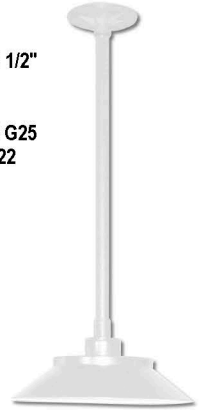

Dia 10" | Ht 4 1/2"
1/2" Threaded Top

Lamp: 1/100W G25
LED 12 | LED 22

#12/10

Dia 10" | Ht 4"
10' Vinyl Cord

Lamp: 1/100W G25
LED 12 | LED 22

#12/10-18

Dia 10" | Ht 22 1/2"
Stem 18"

Lamp: 1/100W G25
LED 12 | LED 22

#12/10-859

Dia 10" | Ht 11"
Ext 21" | Arm 16"

Lamp: 1/100W G25
LED 12 | LED 22

#12/10-859 ESW

Dia 10" | Ht 14 1/2" | Ext 21"
Arm 16" | 90° Swivel

Lamp: 1/100W G25
LED 12 | LED 22

#12/10-871

Dia 10" | Ht 16"
Ext 17" | Arm 12"

Lamp: 1/100W G25
LED 12 | LED 22

#12/10-850

Dia 10" | Ht 10 1/2"
Ext 28 1/2" | Arm 22"

Lamp: 1/100W G25
LED 12 | LED 22

#12/10-850 ESW

Dia 10" | Ht 14" | Ext 28 1/2"
Arm 22" | 90° Swivel

Lamp: 1/100W G25
LED 12 | LED 22

#12/10-873

Dia 10" | Ht 12"
Ext 12" | Arm 7"

Lamp: 1/100W G25
LED 12 | LED 22

#12/10-864

Dia 10" | Ht 19"
Ext 34" | Arm 34"

Lamp: 1/100W G25
LED 12 | LED 22

#12/10-855-12

Dia 10" | Ht 6"
Ext 17" | Arm 12"