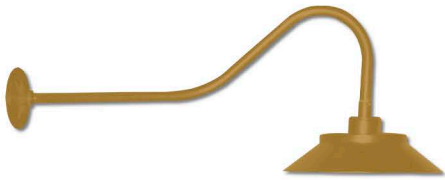

Dia 10" | Ht 4 1/2"
1/2" Threaded Top

Lamp: 1/100W G25
LED 12 | LED 22

#12/10

Dia 10" | Ht 4"
10' Vinyl Cord

Lamp: 1/100W G25
LED 12 | LED 22

#12/10-18

Dia 10" | Ht 22 1/2"
Stem 18"

Lamp: 1/100W G25
LED 12 | LED 22

#12/10-859

Dia 10" | Ht 11"
Ext 21" | Arm 16"

Lamp: 1/100W G25
LED 12 | LED 22

#12/10-859 ESW

Dia 10" | Ht 14 1/2" | Ext 21"
Arm 16" | 90° Swivel

Lamp: 1/100W G25
LED 12 | LED 22

#12/10-871

Dia 10" | Ht 16"
Ext 17" | Arm 12"

Lamp: 1/100W G25
LED 12 | LED 22

#12/10-850

Dia 10" | Ht 10 1/2"
Ext 28 1/2" | Arm 22"

Lamp: 1/100W G25
LED 12 | LED 22

#12/10-850 ESW

Dia 10" | Ht 14" | Ext 28 1/2"
Arm 22" | 90° Swivel

Lamp: 1/100W G25
LED 12 | LED 22