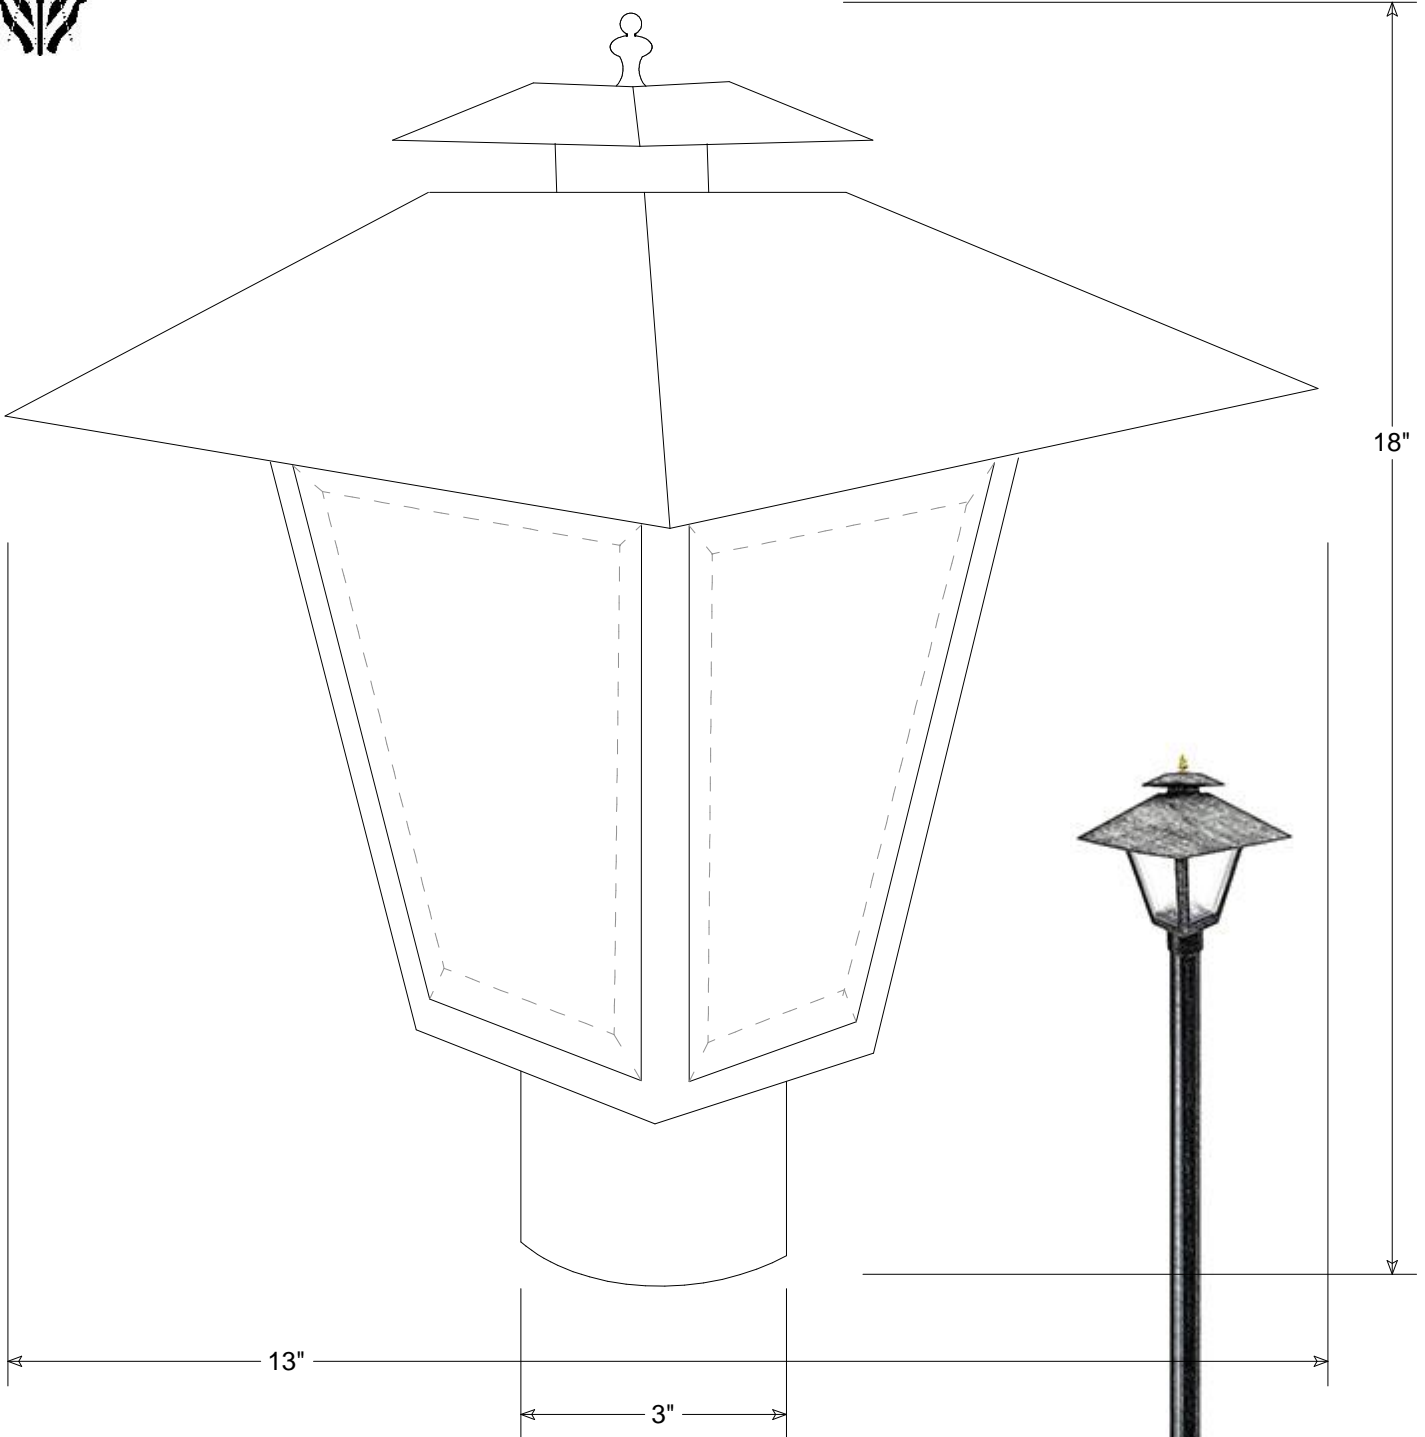

Primelite Manufacturing Corp

407 S Main St, Freeport, NY 11520
 Phone: 516-868-4411 | Fax: 516-868-4609
 sales@primelite-mfg.com | www.primelite-mfg.com

PART # #1203 LED12	LAMP LED	VOLTAGE 120 V	COLOR Black
JOB NAME			TYPE Post Light

Lamp:

LED12 (800 Lumens)

Construction: Polypropylene Acrylic

Unless Otherwise Specified:
Dimensions in Inches

Name	Date
Drawn: iv	02/26/18
Checked:	
ENG Appr.:	
MFR Appr.:	
QA:	
Comments	

Post Light #1203 LED12

Polypropylene Body | Acrylic Lens
Fits 3" Post

Size	Drawing No.	Rev
A	0001	A
Scale	CAD File	Sheet
		1 of 1

Revisions				
Zone	Rev	Description	Date	Approved